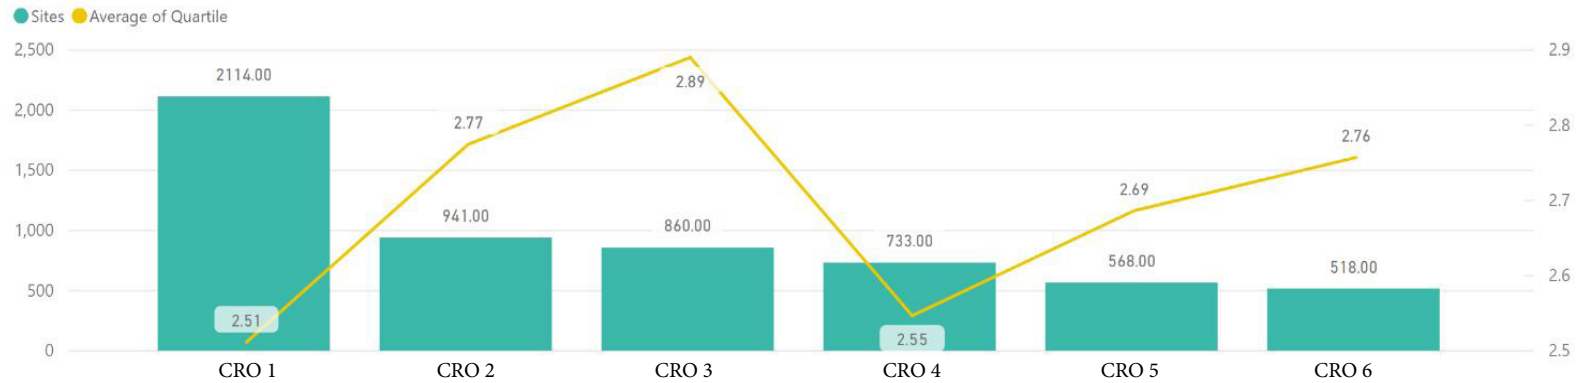

## CRO Enrollment Performance

# Sites  
5.73K

Avg Quartile  
2.69

Market Share  
28.58%

Date  
Last 36 Months (Calendar)  
8/1/2015 - 7/31/2018

CRO  
(Multiple Selections)

Sites and Average of Quartile by CRO

CRO Market Share by CRO